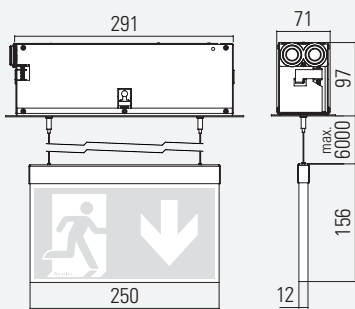

DISPLAY 2000/G4

SYSTEM LUMINAIRE

Viewing distance	24 m
Degree of protection	IP41
Class	I
Enclosure material	Sheet steel
Enclosure colour/surface	RAL 9016 (white)
Terminal block	3 x 2.5 ² for through wiring
Light source	LED
Ambient temperature	-20° C to +40° C
Connected load (AC/DC)	10.0 VA/5.5 W Suspended surface mounted and suspended recessed installation with different connected load (AC/DC): 10.1 VA/6.0 W
Supply voltage	230V ± 10 %, 50/60 Hz / 176-275 V DC

PENDANT

SUSPENDED, RECESSED BASE

SUSPENDED

EYE INSTALLATION

Ceiling cutout: 295 mm x 75 mm
Maximum ceiling thickness: 43 mm

WALL BRACKET MOUNTING