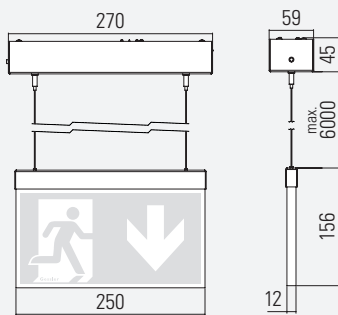

DISPLAY 2000/G4

SYSTEM LUMINAIRE

Viewing distance	24 m
Degree of protection	IP41
Class	I
Enclosure material	Sheet steel
Enclosure colour/surface	RAL 9016 (white)
Terminal block	3 x 2.5 ² for through wiring
Light source	LED
Ambient temperature	-20° C to +40° C
Connected load (AC/DC)	10.0 VA/5.5 W Suspended surface mounted and suspended recessed installation with different connected load (AC/DC): 10.1 VA/6.0 W
Supply voltage	230V ± 10 %, 50/60 Hz / 176-275 V DC

PENDANT

SUSPENDED, RECESSED BASE

SUSPENDED

EYE INSTALLATION

Ceiling cutout: 295 mm x 75 mm
Maximum ceiling thickness: 43 mm

WALL BRACKET MOUNTING