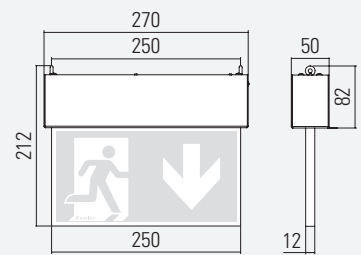

DISPLAY 2000/G4

SYSTEM LUMINAIRE

Viewing distance	24 m
Degree of protection	IP41
Class	I
Enclosure material	Sheet steel
Enclosure colour/surface	RAL 9016 (white)
Terminal block	3 x 2.5 ² for through wiring
Light source	LED
Ambient temperature	-20° C to +40° C
Connected load (AC/DC)	10.0 VA/5.5 W Suspended surface mounted and suspended recessed installation with different connected load (AC/DC): 10.1 VA/6.0 W
Supply voltage	230V ± 10 %, 50/60 Hz / 176-275 V DC

PENDANT

SUSPENDED, RECESSED BASE

SUSPENDED

EYE INSTALLATION

Ceiling cutout: 295 mm x 75 mm
Maximum ceiling thickness: 43 mm

WALL BRACKET MOUNTING