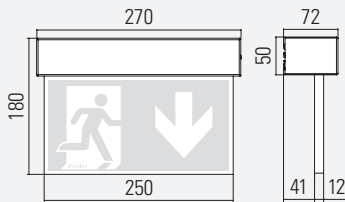

DISPLAY 2000/G4

SYSTEM LUMINAIRE

Viewing distance	24 m
Degree of protection	IP41
Class	I
Enclosure material	Sheet steel
Enclosure colour/surface	RAL 9016 (white)
Terminal block	3 x 2.5² for through wiring
Light source	LED
Ambient temperature	-20° C to +40° C
Connected load (AC/DC)	10.0 VA/5.5 W Suspended surface mounted and suspended recessed installation with different connected load (AC/DC): 10.1 VA/6.0 W
Supply voltage	230V ± 10 %, 50/60 Hz / 176-275 V DC

VERSIONS

1 h with auto-check | with BUS check	
3 h with auto-check | with BUS check	
8 h with auto-check | with BUS check	
without monitoring module	•
with monitoring module	•
with DALI monitoring	•
Cinema version	•
Luminous flux in normal mode 10 %	

SPECIAL FEATURE

- Power supply via wire suspension

OPTIONS /ACCESSORIES

- Wire lengths up to 6 m | - Enclosure made of brushed stainless steel | - Ball guard | - Other RAL colours on request

WALL MOUNTED