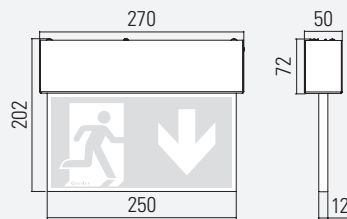

DISPLAY 2000/G4

SYSTEM LUMINAIRE

Viewing distance	24 m
Degree of protection	IP41
Class	I
Enclosure material	Sheet steel
Enclosure colour/surface	RAL 9016 (white)
Terminal block	3 x 2.5 ² for through wiring
Light source	LED
Ambient temperature	-20° C to +40° C
Connected load (AC/DC)	10.0 VA/5.5 W Suspended surface mounted and suspended recessed installation with different connected load (AC/DC): 10.1 VA/6.0 W
Supply voltage	230V ± 10 %, 50/60 Hz / 176-275 V DC

PENDANT

SUSPENDED, RECESSED BASE

SUSPENDED

EYE INSTALLATION

Ceiling cutout: 295 mm x 75 mm
Maximum ceiling thickness: 43 mm

WALL BRACKET MOUNTING