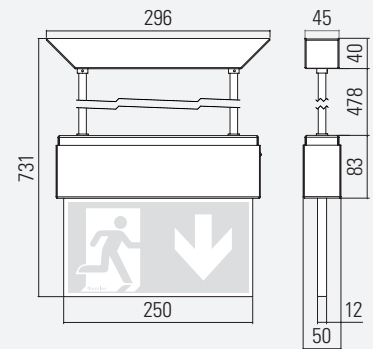

DISPLAY 2000/G4

SYSTEM LUMINAIRE

Viewing distance	24 m
Degree of protection	IP41
Class	I
Enclosure material	Sheet steel
Enclosure colour/surface	RAL 9016 (white)
Terminal block	3 x 2.5 ² for through wiring
Light source	LED
Ambient temperature	-20° C to +40° C
Connected load (AC/DC)	10.0 VA/5.5 W Suspended surface mounted and suspended recessed installation with different connected load (AC/DC): 10.1 VA/6.0 W
Supply voltage	230V ± 10 %, 50/60 Hz / 176-275 V DC

SPECIAL FEATURE

- Power supply via wire suspension

OPTIONS /ACCESSORIES

- Wire lengths up to 6 m | - Enclosure made of brushed stainless steel | - Ball guard | - Other RAL colours on request

WALL MOUNTED

CEILING MOUNTED

PENDANT

SUSPENDED, RECESSED BASE

SUSPENDED

EYE INSTALLATION

Ceiling cutout: 295 mm x 75 mm
Maximum ceiling thickness: 43 mm

WALL BRACKET MOUNTING