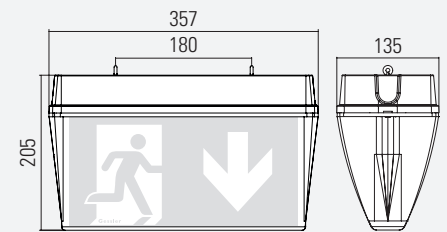

L16Ö EYE INSTALLATION