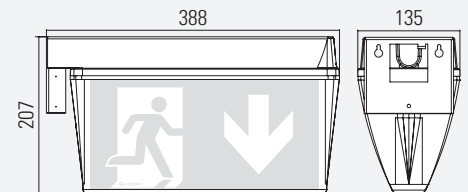

L16A WALL BRACKET MOUNTING