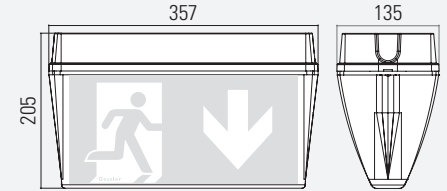

L16D CEILING MOUNTED