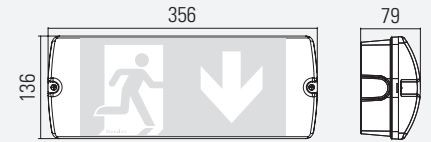

L16W WALL MOUNTED