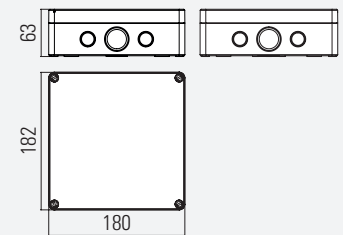

Optional: integrated heating for ensuring the rechargeable battery function at temperatures up to -40 °C

L16W WALL MOUNTED

L16D CEILING MOUNTED

L16Ö EYE INSTALLATION

L16A WALL BRACKET MOUNTING

*REMOTE SUPPLY UNIT (OPTIONAL)

Remote supply unit for rechargeable battery luminaire for mounting in temperature-controlled indoor area. Cable length max. 4 m (2.5 mm²) provided on site.