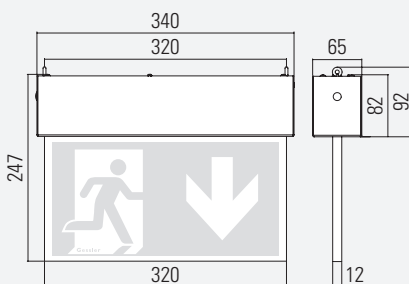

DG7Ö EYE INSTALLATION