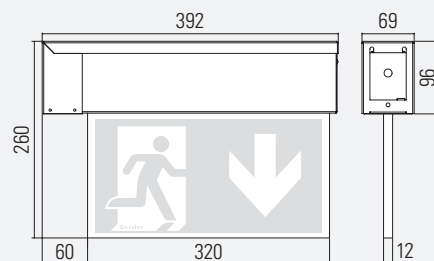

Viewing distance	31 m	
Degree of protection	IP20 (DG5E) IP41(DG7)	
Class	I	
Enclosure material	Sheet steel	
Enclosure colour/surface	RAL 9016 (white)	
Terminal block	3 x 2.5 ² for through wiring	
Light source	LED	
Ambient temperature	-20° C to +40° C	0° C to +40° C
Connected load (AC/DC)	10.0 VA/5.5 W	
Supply voltage	230V ± 10 %, 50/60 Hz/176-275 V DC	230V ± 10 %, 50/60 Hz
Rechargeable battery	3.6 V/2.5 Ah (NiCd)	

DG5E RECESSED CEILING INSTALLATION

Ceiling cutout: 405 mm x 75 mm
Maximum ceiling thickness: 43 mm