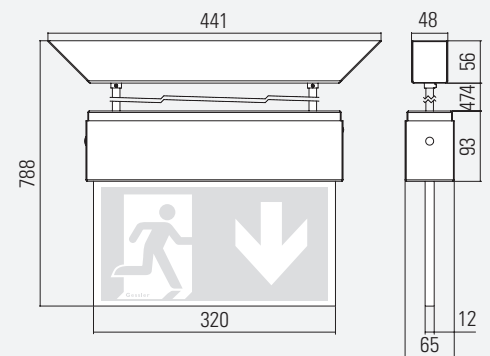

Viewing distance	31 m	
Degree of protection	IP20 (DG5E) IP41(DG7)	
Class	I	
Enclosure material	Sheet steel	
Enclosure colour/surface	RAL 9016 (white)	
Terminal block	3 x 2.5 ² for through wiring	
Light source	LED	
Ambient temperature	-20° C to +40° C	0° C to +40° C
Connected load (AC/DC)	10.0 VA/5.5 W	
Supply voltage	230V ± 10 %, 50/60 Hz/176-275 V DC	230V ± 10 %, 50/60 Hz
Rechargeable battery	3.6 V/2.5 Ah (NiCd)	

OPTIONS /ACCESSORIES

- Enclosure made of brushed stainless steel
- Ball guard
- Other RAL colours on request

DG7W WALL MOUNTED

DG7D CEILING MOUNTED

DG7P PENDANT

DG7Ö EYE INSTALLATION

DG7A WALL BRACKET MOUNTING

DG5E RECESSED CEILING INSTALLATION

Ceiling cutout: 405 mm x 75 mm
Maximum ceiling thickness: 43 mm