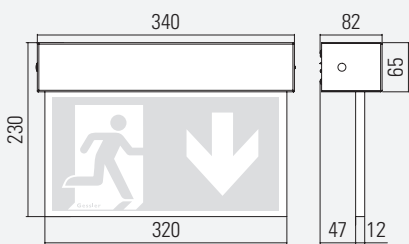

Viewing distance	31 m	
Degree of protection	IP20 (DG5E) | IP41(DG7)	
Class	I	
Enclosure material	Sheet steel	
Enclosure colour/surface	RAL 9016 (white)	
Terminal block	3 x 2.5² for through wiring	
Light source	LED	
Ambient temperature	-20° C to +40° C	0° C to +40° C
Connected load (AC/DC)	10.0 VA/5.5 W	
Supply voltage	230V ± 10 %, 50/60 Hz/176-275 V DC	230V ± 10 %, 50/60 Hz
Rechargeable battery	3.6 V/2.5 Ah (NiCd)	

VERSIONS

1 h with auto-check | with BUS check		• | •
3 h with auto-check | with BUS check		• | •
8 h with auto-check | with BUS check		• | •
without monitoring module	•	
with monitoring module	•	
with DALI monitoring	•	
Cinema version	•	
Luminous flux in normal mode 10 %		

OPTIONS /ACCESSORIES

- Enclosure made of brushed stainless steel
- Ball guard
- Other RAL colours on request

DG7W WALL MOUNTED