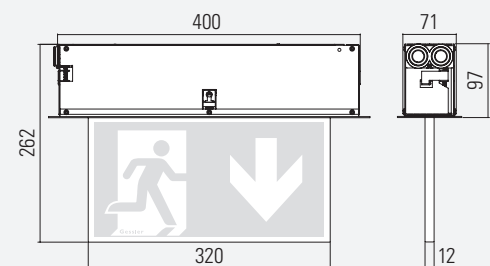

Viewing distance	31 m	
Degree of protection	IP20 (DG5E) IP41(DG7)	
Class	I	
Enclosure material	Sheet steel	
Enclosure colour/surface	RAL 9016 (white)	
Terminal block	3 x 2.5 ² for through wiring	
Light source	LED	
Ambient temperature	-20° C to +40° C	0° C to +40° C
Connected load (AC/DC)	10.0 VA/5.5 W	
Supply voltage	230V ± 10 %, 50/60 Hz/176-275 V DC	230V ± 10 %, 50/60 Hz
Rechargeable battery	3.6 V/2.5 Ah (NiCd)	

OPTIONS /ACCESSORIES

- Enclosure made of brushed stainless steel
- Ball guard
- Other RAL colours on request

DG7W WALL MOUNTED

DG7D CEILING MOUNTED

DG7P PENDANT

DG7Ö EYE INSTALLATION

DG7A WALL BRACKET MOUNTING

DG5E RECESSED CEILING INSTALLATION

Ceiling cutout: 405 mm x 75 mm
Maximum ceiling thickness: 43 mm