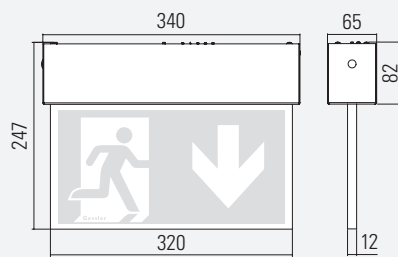

DG7D CEILING MOUNTED