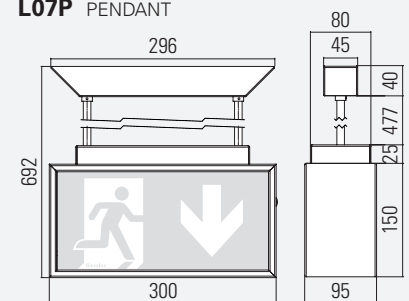

LUMINA 2000/5 2000/7	SYSTEM LUMINAIRE (2000/5)	SYSTEM LUMINAIRE (2000/7)	RECHARGEABLE BATTERY LUMINAIRE (2000/7)
Viewing distance	18 m		27 m
Degree of protection	IP40		IP40
Class	I		I
Enclosure material	Aluminium		Aluminium
Enclosure colour/surface	RAL 9016 (white)		RAL 9016 (white)
Terminal block	3 x 2.5 ² for through wiring		3 x 2.5 ² for through wiring
Light source	LED		LED
Ambient temperature	-20° C to +40° C	-20° C to +40° C	0° C to +40° C
Connected load (AC/DC)	10.0 VA/5.5 W	10.0 VA/5.5 W	
Supply voltage	230V ± 10 %, 50/60 Hz/176-275 V DC	230V ± 10 %, 50/60 Hz/176-275 V DC	230V ± 10 %, 50/60 Hz
Rechargeable battery			3.6 V/2.5 Ah (NiCd)

L05P PENDANT

L05Ö EYE INSTALLATION

L05A WALL BRACKET MOUNTING

L05

L07W WALL MOUNTED

L07D CEILING MOUNTED

L07P PENDANT

L07Ö EYE INSTALLATION