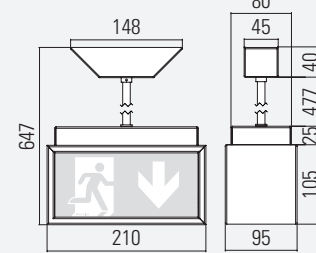

L05P PENDANT