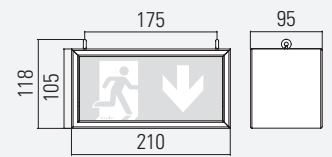

L05Ö EYE INSTALLATION