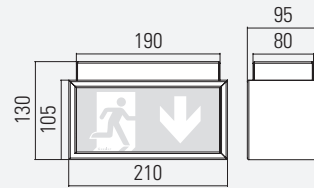

L05D CEILING MOUNTED