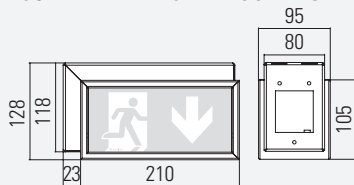

L05A WALL BRACKET MOUNTING