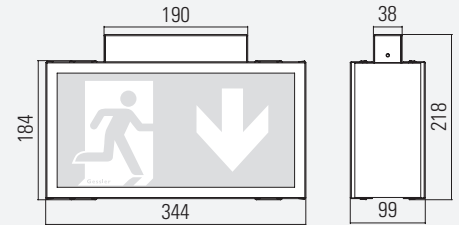

L24D CEILING MOUNTED