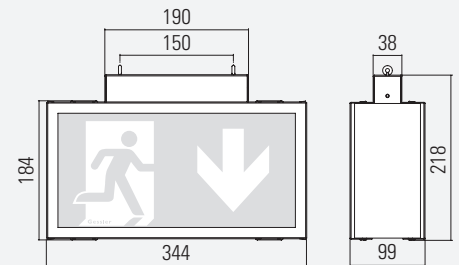

L24Ö EYE INSTALLATION