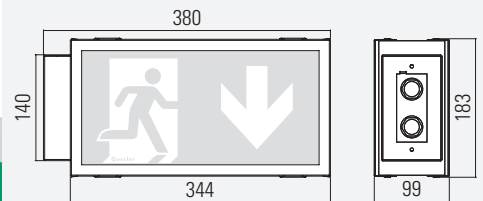

L24A WALL BRACKET MOUNTING

Easy opening and closing of the luminaire thanks to the Gessler click closure!