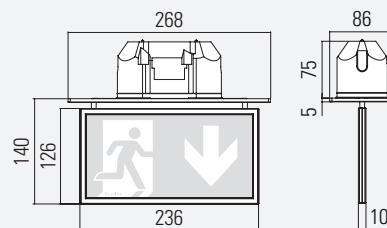

P22W WALL MOUNTING

P22W RECESSED WALL MOUNTING

P22D CEILING MOUNTING

P22S CABLE SUSPENSION MOUNTING

P22E RECESSED CEILING MOUNTING

P22F RECESSED CABLE SUSPENSION MOUNTING

Ceiling cutout:
Cut hole: 2 x Ø 68 mm,
centre-to-centre spacing 71 mm

Ceiling cutout:
Cut hole: 2 x Ø 68 mm,
centre-to-centre spacing 71 mm