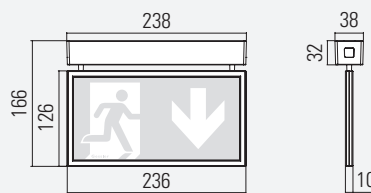

P22W WALL MOUNTING

P22W RECESSED WALL MOUNTING

P22D CEILING MOUNTING

P22S CABLE SUSPENSION MOUNTING

P22E RECESSED CEILING MOUNTING

P22F RECESSED CABLE SUSPENSION MOUNTING

Ceiling cutout:
Cut hole: 2 x Ø 68 mm,
centre-to-centre spacing 71 mm

Ceiling cutout:
Cut hole: 2 x Ø 68 mm,
centre-to-centre spacing 71 mm