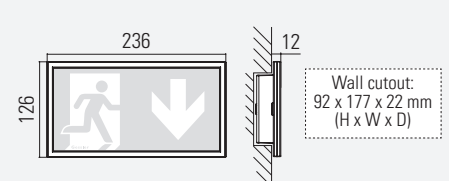

P22W WALL MOUNTING

P22W RECESSED WALL MOUNTING

P22D CEILING MOUNTING

P22S CABLE SUSPENSION MOUNTING

P22E RECESSED CEILING MOUNTING

P22F RECESSED CABLE SUSPENSION MOUNTING

Ceiling cutout:
Cut hole: 2 x Ø 68 mm,
centre-to-centre spacing 71 mm

Ceiling cutout:
Cut hole: 2 x Ø 68 mm,
centre-to-centre spacing 71 mm