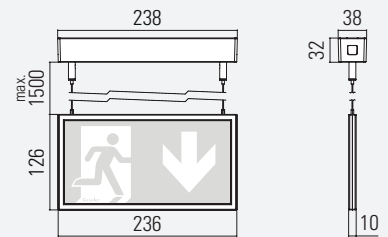

P22W WALL MOUNTING

P22W RECESSED WALL MOUNTING

P22D CEILING MOUNTING

P22S CABLE SUSPENSION MOUNTING

P22E RECESSED CEILING MOUNTING

P22F RECESSED CABLE SUSPENSION MOUNTING

Ceiling cutout:
Cut hole: 2 x Ø 68 mm,
centre-to-centre spacing 71 mm

Ceiling cutout:
Cut hole: 2 x Ø 68 mm,
centre-to-centre spacing 71 mm