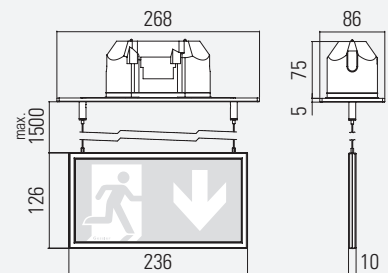

P22W WALL MOUNTING

P22W RECESSED WALL MOUNTING

P22D CEILING MOUNTING

P22S CABLE SUSPENSION MOUNTING

P22E RECESSED CEILING MOUNTING

P22F RECESSED CABLE SUSPENSION MOUNTING

Ceiling cutout:
Cut hole: 2 x Ø 68 mm,
centre-to-centre spacing 71 mm

Ceiling cutout:
Cut hole: 2 x Ø 68 mm,
centre-to-centre spacing 71 mm