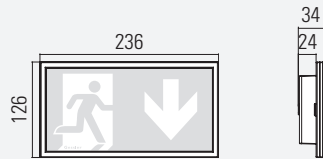

P22W WALL MOUNTING

P22W RECESSED WALL MOUNTING

P22D CEILING MOUNTING

P22S CABLE SUSPENSION MOUNTING

P22E RECESSED CEILING MOUNTING

P22F RECESSED CABLE SUSPENSION MOUNTING

Ceiling cutout:
Cut hole: 2 x Ø 68 mm,
centre-to-centre spacing 71 mm