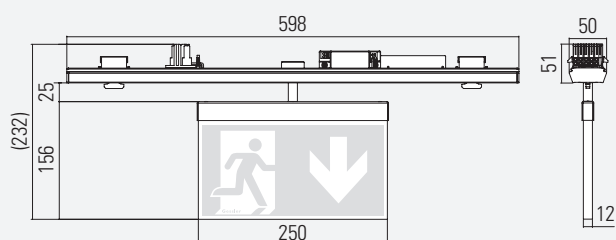

MODARIO®

EXIT SIGN LUMINAIRE (24 m)