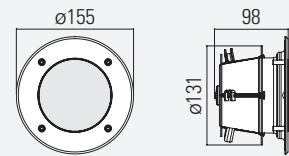

SYSTEM VERSION

Protection rating	IP67
Protection class	I
Housing material	Stainless steel
Housing colour/finish	brushed metal finish
Terminal	3 x 2,5[□]
Illuminant	LED
Ambient temperature	-20°C to + 40°C
Power (AC/DC)	10 VA / 5 W
Voltage	230 V AC/DC

MODEL

1 h with auto | BUS check	-
3 h with auto | BUS check	-
8 h with auto | BUS check	-
without monitoring	•
with monitoring	• (for SIBELON systems only)
DALI monitoring	-
Cinema version	-

ACCESSORIES | OPTIONS

Concrete embedding pot (SL3_BET)

RECESSED FLOOR MOUNTING

Luminaire ON:
arrow indicates exit route