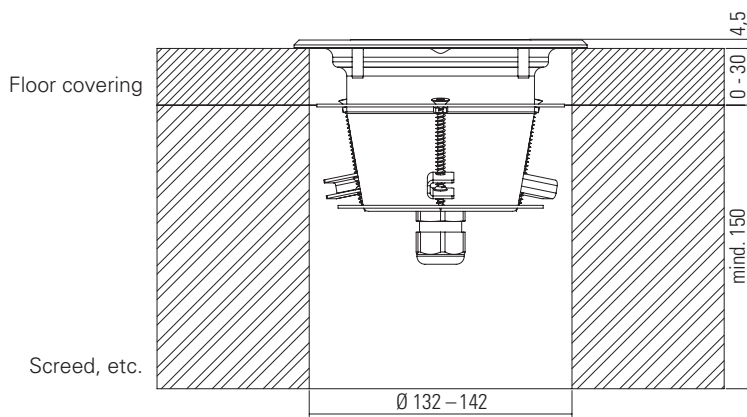

SYSTEM VERSION

Protection rating	IP67
Protection class	I
Housing material	Stainless steel
Housing colour/finish	brushed metal finish
Terminal	3 x 2,5[□]
Illuminant	LED
Ambient temperature	-20°C to + 40°C
Power (AC/DC)	10 VA / 5 W
Voltage	230 V AC/DC

MODEL

1 h with auto | BUS check	-
3 h with auto | BUS check	-
8 h with auto | BUS check	-
without monitoring	•
with monitoring	• (for SIBELON systems only)
DALI monitoring	-
Cinema version	-

ACCESSORIES | OPTIONS

Concrete embedding pot (SL3_BET)

RECESSED FLOOR MOUNTING

Luminaire ON:
arrow indicates exit route