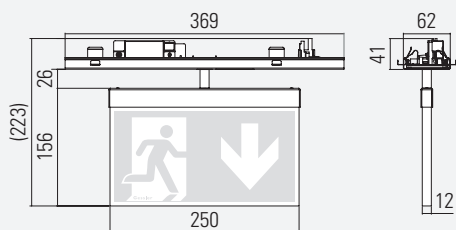

For escape routes, we offer two exit sign luminaires with visible distances of 24 and 31 metres respectively. To ensure compliance with the relevant standards, offer a range of lenses catering for any installation height.

# E-LINE

EXIT SIGN LUMINAIRE (24 m)

EXIT SIGN LUMINAIRE (31 m)